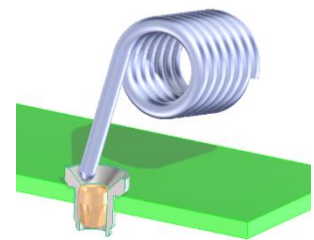

## ADVANTAGES OF OPEN-BOTTOM SOCKET

A wide range of possibilities

Independence of pin length  
Compensates for tolerances

Guiding chamfer  
Facilitates mating

Stackable design  
Flexibility

Low profile solution  
Cost effective

Fully Customizable  
Short lead time for production parts

A complete range  
From 0.38mm to 2.45 mm mating pin, up to 20Amps

Tape & reel packaging  
Facilitates handling

## MANY APPLICATIONS OF PRECI-DIP OPEN BOTTOM CONTACTS

Board Stacking  
Interconnects in HVAC  
Applications

Square pin mating with horizontal  
mount clip socket in windshield  
wiper motor

Open Bottom Socket  
contact for solenoid and  
diode connections