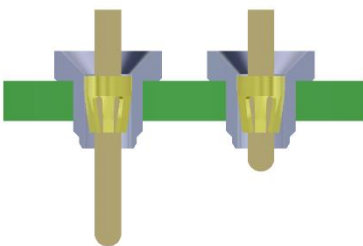

## ADVANTAGES OF OPEN-BOTTOM SOCKET

A wide range of possibilities

Independence of pin length  
Compensates for tolerances

Guiding chamfer  
Facilitates mating

Stackable design  
Flexibility

Low profile solution  
Cost effective

Fully Customizable  
Short lead time for production parts

A complete range  
From 0.38mm to 2.45 mm mating pin, up to 20Amps

Tape & reel packaging  
Facilitates handling

## MANY APPLICATIONS OF PRECI-DIP OPEN BOTTOM CONTACTS

Board Stacking  
Interconnects in HVAC  
Applications

Square pin mating with horizontal  
mount clip socket in windshield  
wiper motor

Open Bottom Socket  
contact for solenoid and  
diode connections