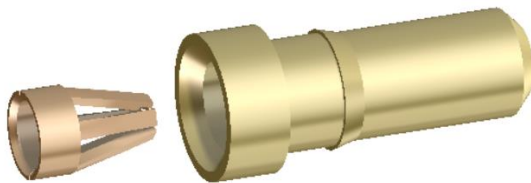

# OPEN-BOTTOM SOCKET CONTACTS

CUSTOMIZABLE HIGH RELIABILITY SOLUTIONS

WITH PRECI-DIP MULTI-FINGER CLIP TECHNOLOGY

preci-dip

## PRECI-DIP SOCKET CONTACT WITH CLIP

A proven and customizable solution for your connections

Off-the-shelf PRECI-DIP Clips  
Over 50 references available

Customizable or standard  
Screw-Machined Sockets  
Designed and built in-house

## ADVANTAGES OF OPEN-BOTTOM SOCKET

A wide range of possibilities

Independence of pin length  
Compensates for tolerances

Guiding chamfer  
Facilitates mating

Stackable design  
Flexibility

Low profile solution  
Cost effective

Fully Customizable  
Short lead time for production parts

A complete range  
From 0.38mm to 2.45 mm mating pin, up to 20Amps

Tape & reel packaging  
Facilitates handling