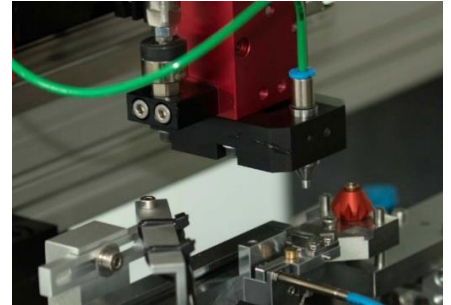

# OPEN-BOTTOM SOCKET CONTACTS

CUSTOMIZABLE HIGH RELIABILITY SOLUTIONS

WITH PRECI-DIP MULTI-FINGER CLIP TECHNOLOGY

preci-dip

## PRECI-DIP SOCKET CONTACT WITH CLIP

A proven and customizable solution for your connections

Off-the-shelf PRECI-DIP Clips  
Over 50 references available

Customizable or standard  
Screw-Machined Sockets  
Designed and built in-house

## ADVANTAGES OF OPEN-BOTTOM SOCKET

A wide range of possibilities

Independence of pin length  
Compensates for tolerances

Guiding chamfer  
Facilitates mating

Stackable design  
Flexibility

Low profile solution  
Cost effective

Fully Customizable  
Short lead time for production parts

A complete range  
From 0.38mm to 2.45 mm mating pin, up to 20Amps

Tape & reel packaging  
Facilitates handling