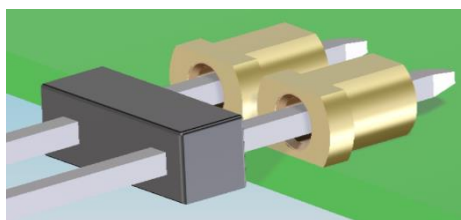

## ADVANTAGES OF OPEN-BOTTOM SOCKET

A wide range of possibilities

Independence of pin length  
Compensates for tolerances

Guiding chamfer  
Facilitates mating

Stackable design  
Flexibility

Low profile solution  
Cost effective

Fully Customizable  
Short lead time for production parts

A complete range  
From 0.38mm to 2.45 mm mating pin, up to 20Amps

Tape & reel packaging  
Facilitates handling

## MANY APPLICATIONS OF PRECI-DIP OPEN BOTTOM CONTACTS

Board Stacking  
Interconnects in HVAC  
Applications

Square pin mating with horizontal  
mount clip socket in windshield  
wiper motor

Open Bottom Socket  
contact for solenoid and  
diode connections