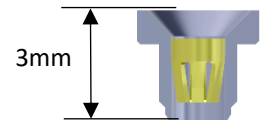

## ADVANTAGES OF OPEN-BOTTOM SOCKET

A wide range of possibilities

Independence of pin length  
Compensates for tolerances

Guiding chamfer  
Facilitates mating

Stackable design  
Flexibility

Low profile solution  
Cost effective