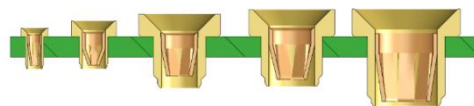

## ADVANTAGES OF OPEN-BOTTOM SOCKET

A wide range of possibilities

Independence of pin length  
Compensates for tolerances

Guiding chamfer  
Facilitates mating

Stackable design  
Flexibility

Low profile solution  
Cost effective

Fully Customizable  
Short lead time for production parts

A complete range  
From 0.38mm to 2.45 mm mating pin, up to 20Amps

Tape & reel packaging  
Facilitates handling

## MANY APPLICATIONS OF PRECI-DIP OPEN BOTTOM CONTACTS

Board Stacking  
Interconnects in HVAC  
Applications

Square pin mating with horizontal  
mount clip socket in windshield  
wiper motor

Open Bottom Socket  
contact for solenoid and  
diode connections