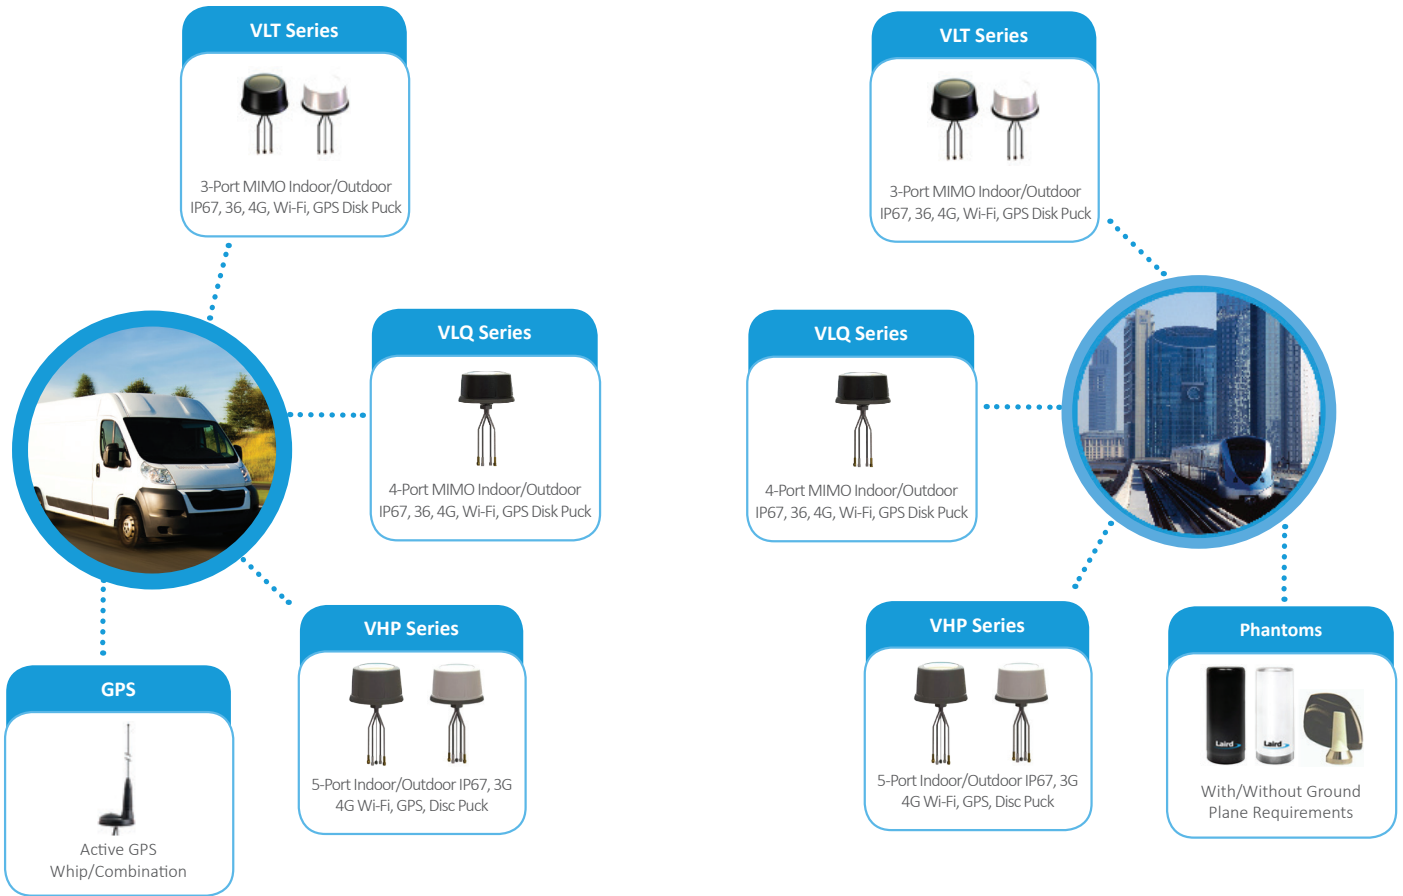

Fleet (Courier, Taxi, Rental)

Mass Transit (Bus, Metro Rail)

Agriculture