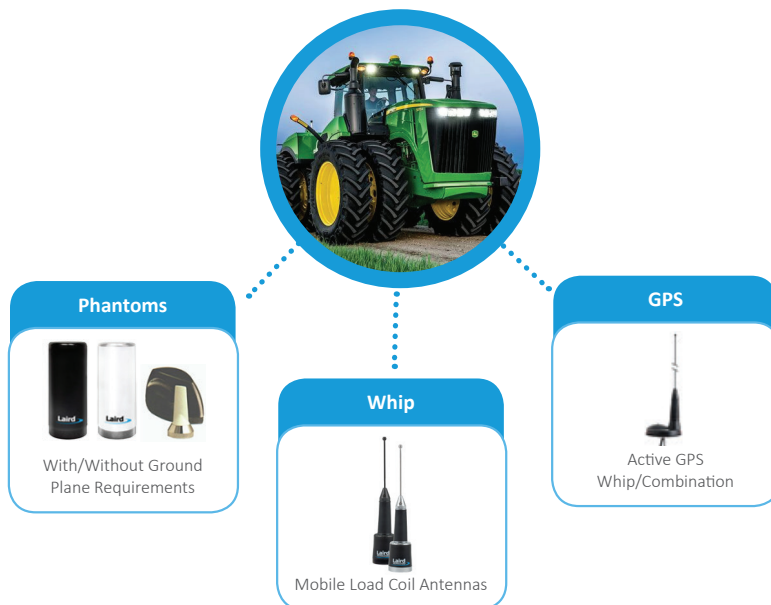

Applications: • Vehicle Tracking • Vehicle Location • Wi-Fi Connectivity (Video and data streaming) • Fleet Management